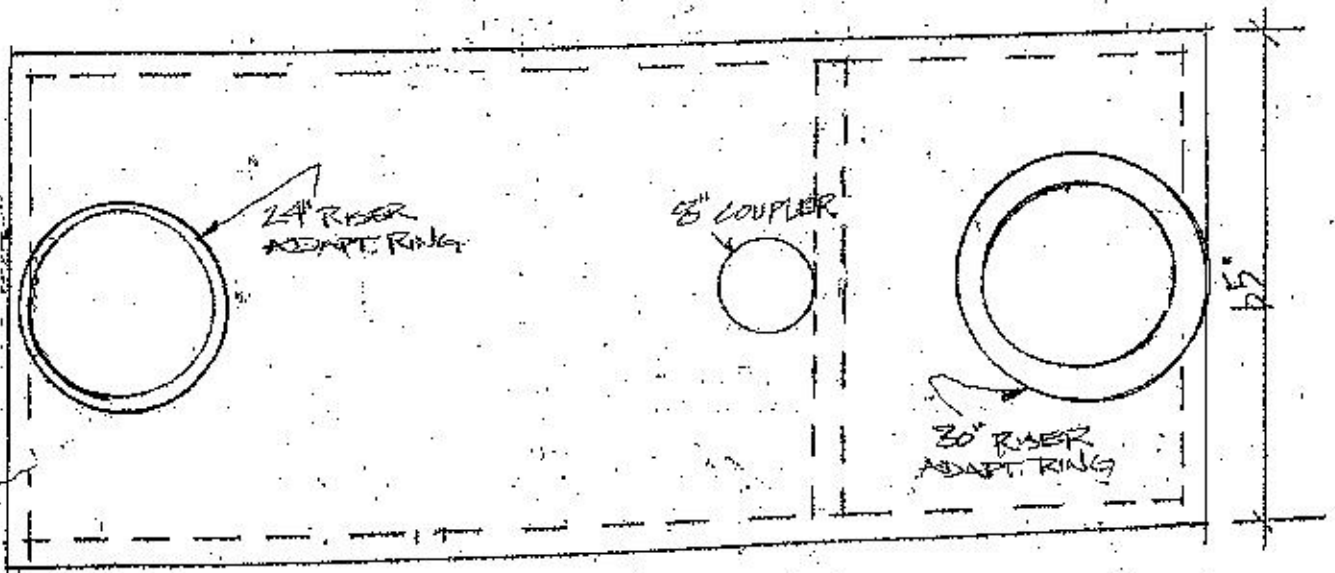

13212 Valley Avenue East • Sumner, WA • P.O. Box 58 • 98390

1500 GALLON LACEY/OLYMPIA STEP TANK

TOP VIEW