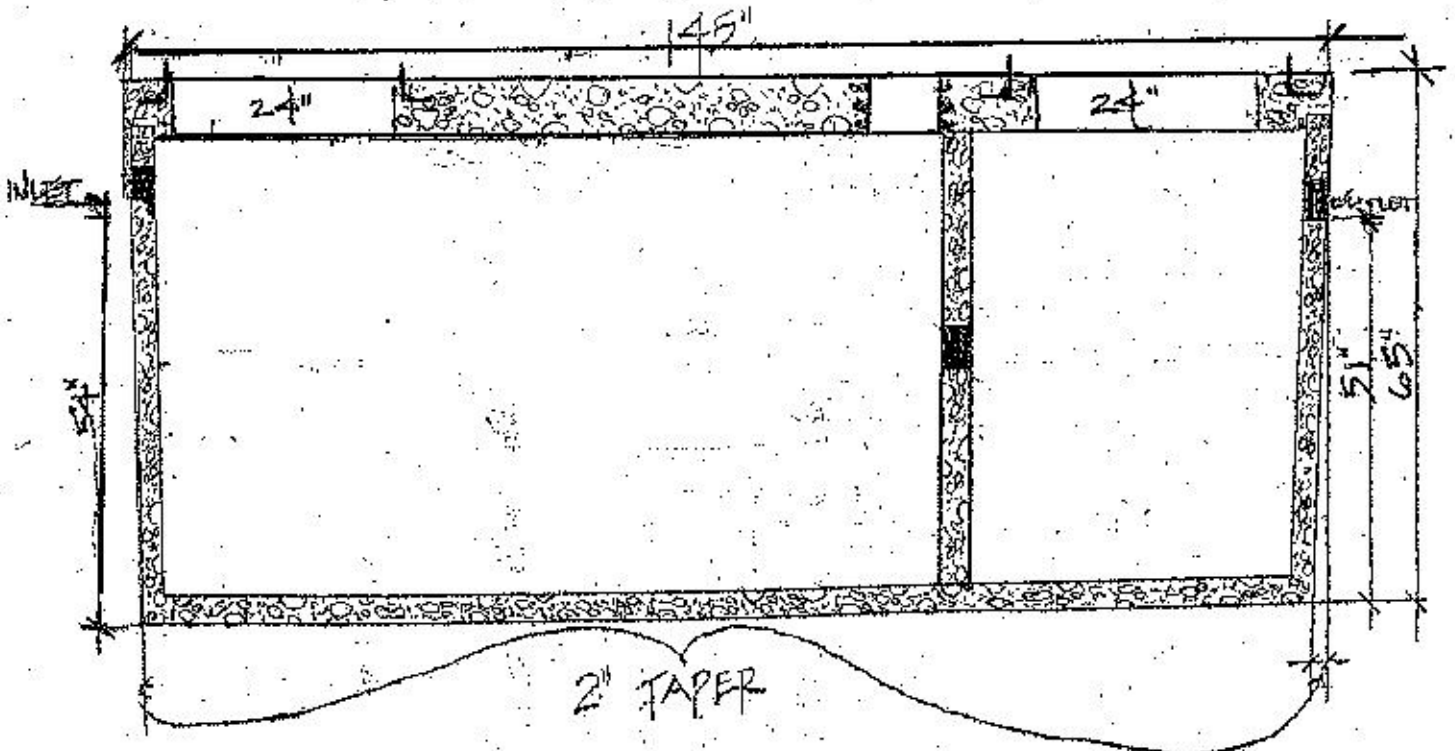

13212 Valley Avenue East • Sumner, WA • P.O. Box 58 • 98390

1500 GALLON LACEY/OLYMPIA STEP TANK

TOP VIEW