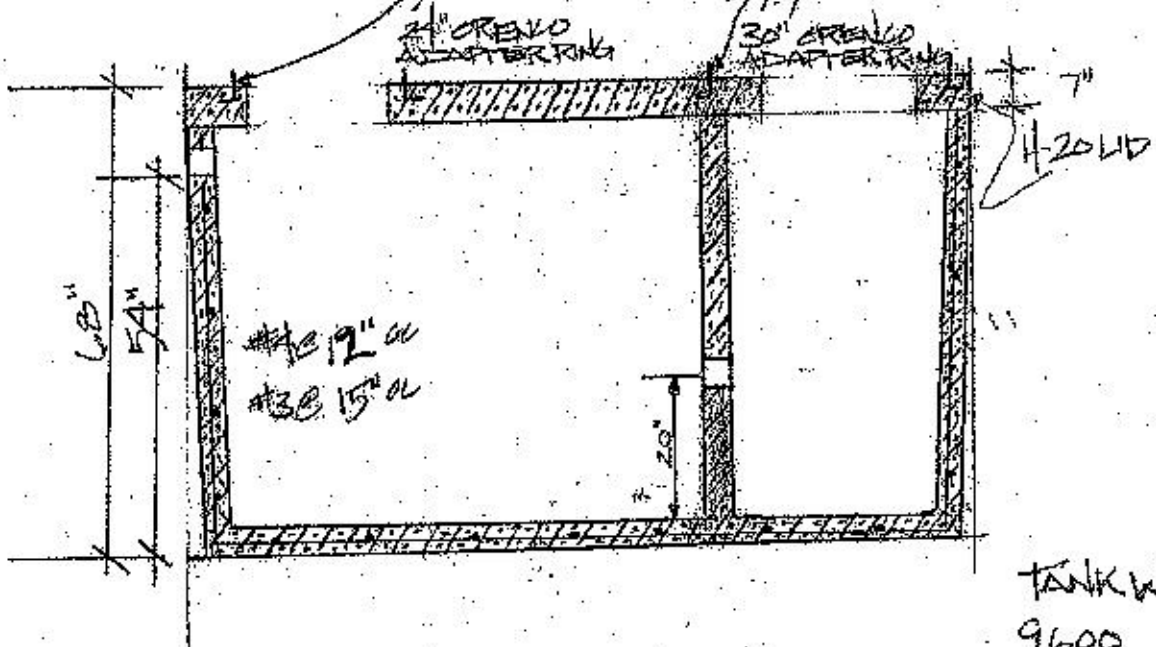

EVERGREEN PRE-CAST, INC.

Phone (253) 863-6510

P.O. Box 58 Sumner, WA 98590
15212 Valley Ave. E. Sumner, WA 98590

Fax (253) 863-2

1000 GALLON YELM STEP TANK

TOP VIEW

SIDE VIEW

TANK WT. APPROX
9600 LBS.