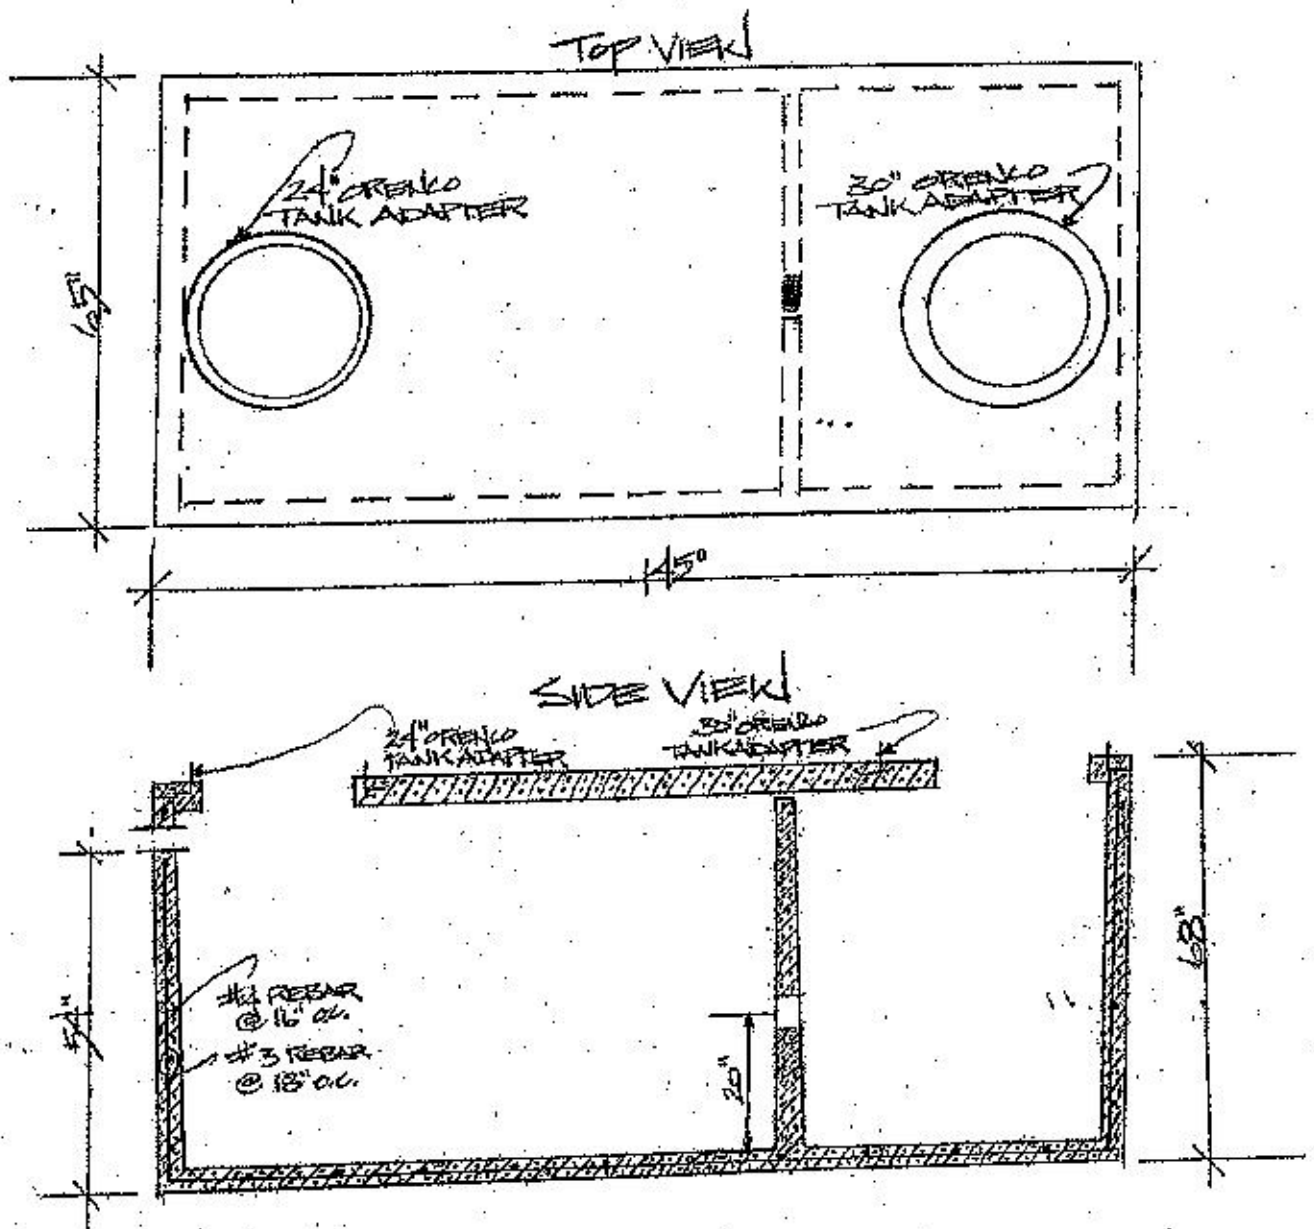

# EVERGREEN PRE-CAST, INC.

P.O. Box 58  
Sumner, WA 98390  
Phone: (253) 863-6510  
FAX: (253) 863-2901

1500 GALLON YELM STEP TANK

TANK W/ APPROX.  
12,800 LBS