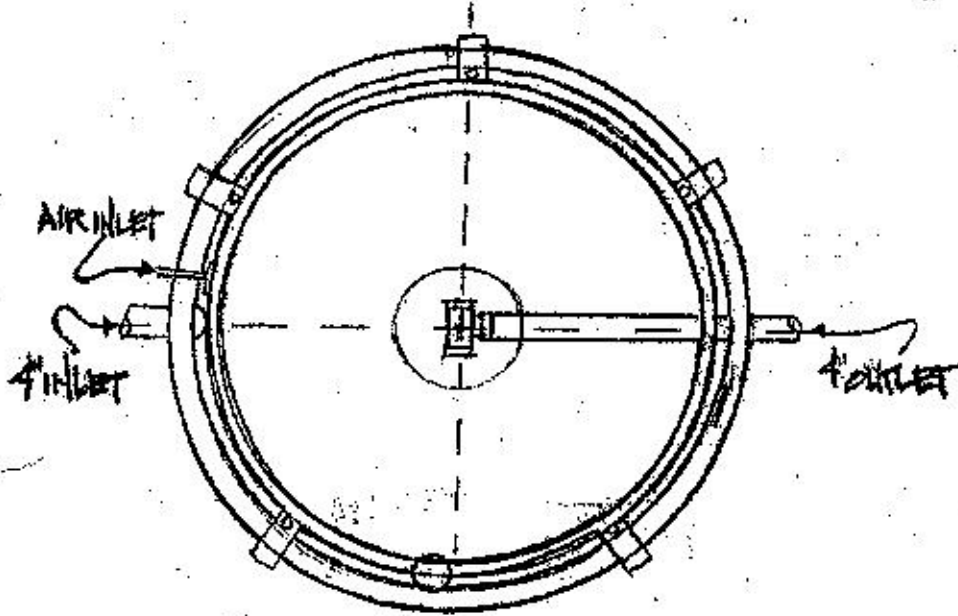

# EVERGREEN PRE-CAST, INC.

P.O. Box 58  
Sumner, WA 98390  
Phone: (253) 863-6510  
Fax: (253) 863-2901

WHITENWATER DF-50

Top View