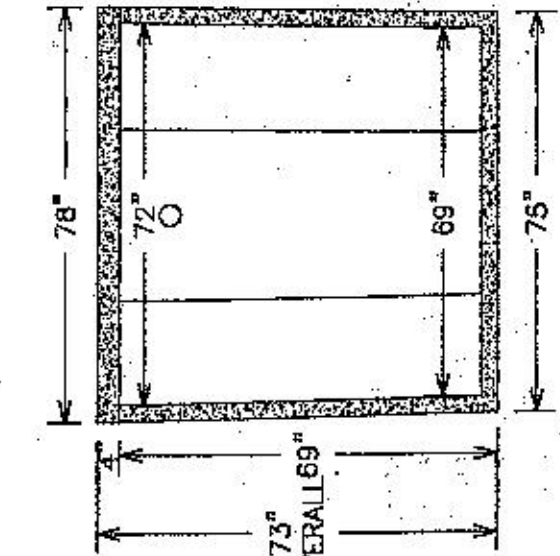

Property of: Del Zotto Products, Inc.  
 1800 County Road 1, Wrenshall, MN 55797  
 Do NOT duplicate, Do NOT reproduce without written permission.

SIDE VIEW

TOP VIEW

\*FLOOR AND ALL WALLS 3"

END VIEW

APPROXIMATE WEIGHT  
 OF PRODUCT:  
 13,475 LBS.:  
 10,575 VAULT 2,900 LID

Licensed by Del Zotto Products of Florida, Inc.  
 This is proprietary information, and remains  
 the property of Del Zotto Products of Florida,  
 Inc. These Drawings and Dimensions have  
 been drawn especially for:  
**DEL ZOTTO PRODUCTS, INC.**  
 1900 County Road 1  
 Wrenshall, MN 55797  
 218-384-3066 OFFICE  
 218-384-3087 FAX

MODEL DF 50-CA-2 \*26" PRETREAT