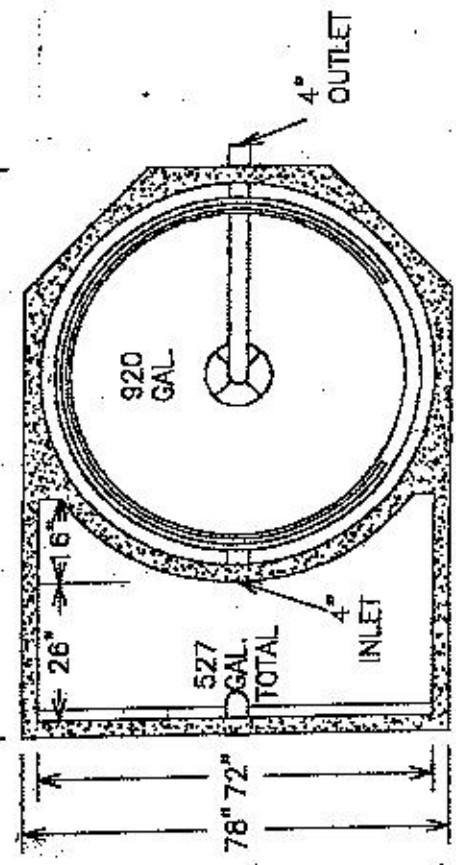

Property of: Del Zotto Products, Inc.  
 1800 County Road 1, Wrenshall, MN 55797  
 Do NOT duplicate, Do NOT reproduce without written permission.

SIDE VIEW

TOP VIEW

\*FLOOR AND ALL WALLS 3"

END VIEW

APPROXIMATE WEIGHT  
 OF PRODUCT:  
 13,475 LBS.:  
 10,575 VAULT 2,900 LID

Licensed by Del Zotto Products of Florida, Inc.  
 This is proprietary information, and remains  
 the property of Del Zotto Products of Florida,  
 Inc. These Drawings and Dimensions have  
 been drawn especially for:  
**DEL ZOTTO PRODUCTS, INC.**  
 1900 County Road 1  
 Wrenshall, MN 55797  
 218-384-3066 OFFICE  
 218-384-3087 FAX

MODEL DF 50-CA-2 \*26" PRETREAT