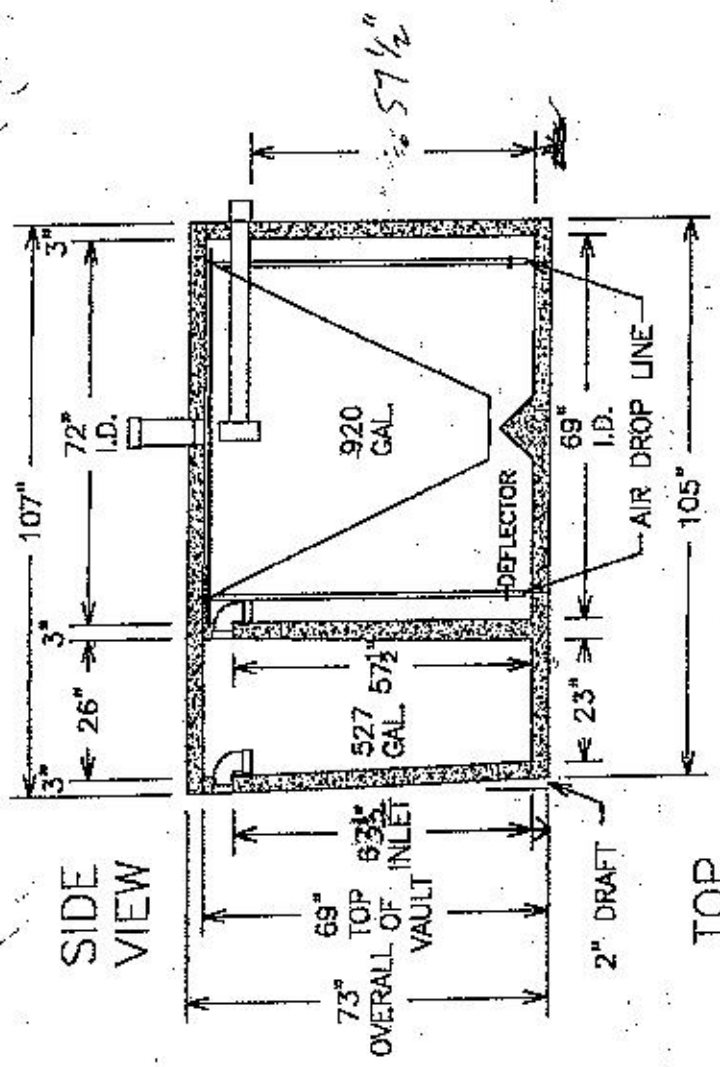

Property of: Del Zotto Products, Inc.  
 1800 County Road 1, Wrenshall, MN 55797  
 Do NOT duplicate, Do NOT reproduce without written permission.

SIDE VIEW

TOP VIEW

\*FLOOR AND ALL WALLS 3"

END VIEW

APPROXIMATE WEIGHT  
 OF PRODUCT:  
 13,475 LBS.:  
 10,575 VAULT 2,900 LID

MODEL DF 50-CA-2 \*26" PRETREAT