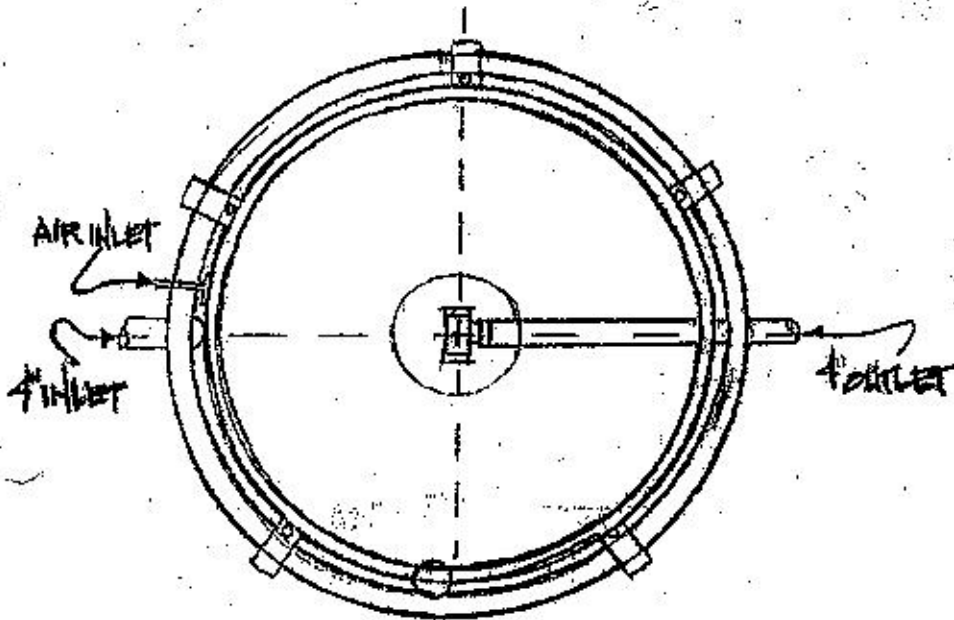

EVERGREEN PRE-CAST, INC.

P.O. Box 58
Sumner, WA 98390
Phone: (253) 863-6510
Fax: (253) 863-2901

WHITEWATER DF-60

Top View