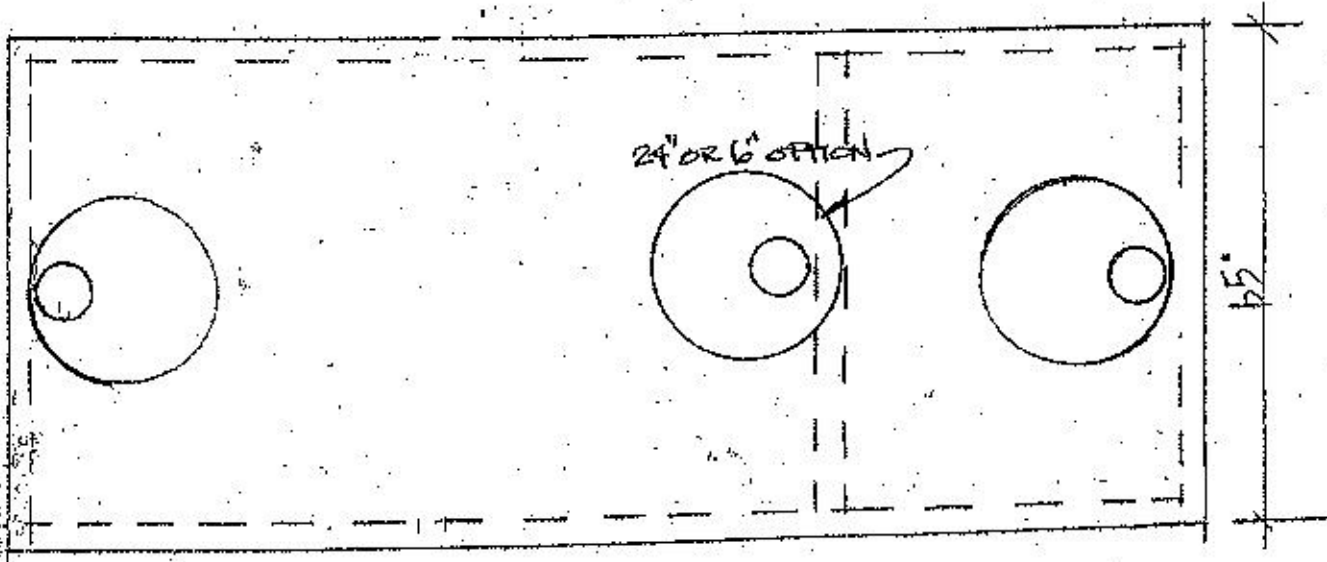

18212 Valley Avenue East • Sumner, WA • P.O. Box 58 • 98390

1500 GALLON GREASE TRAP

TOP VIEW