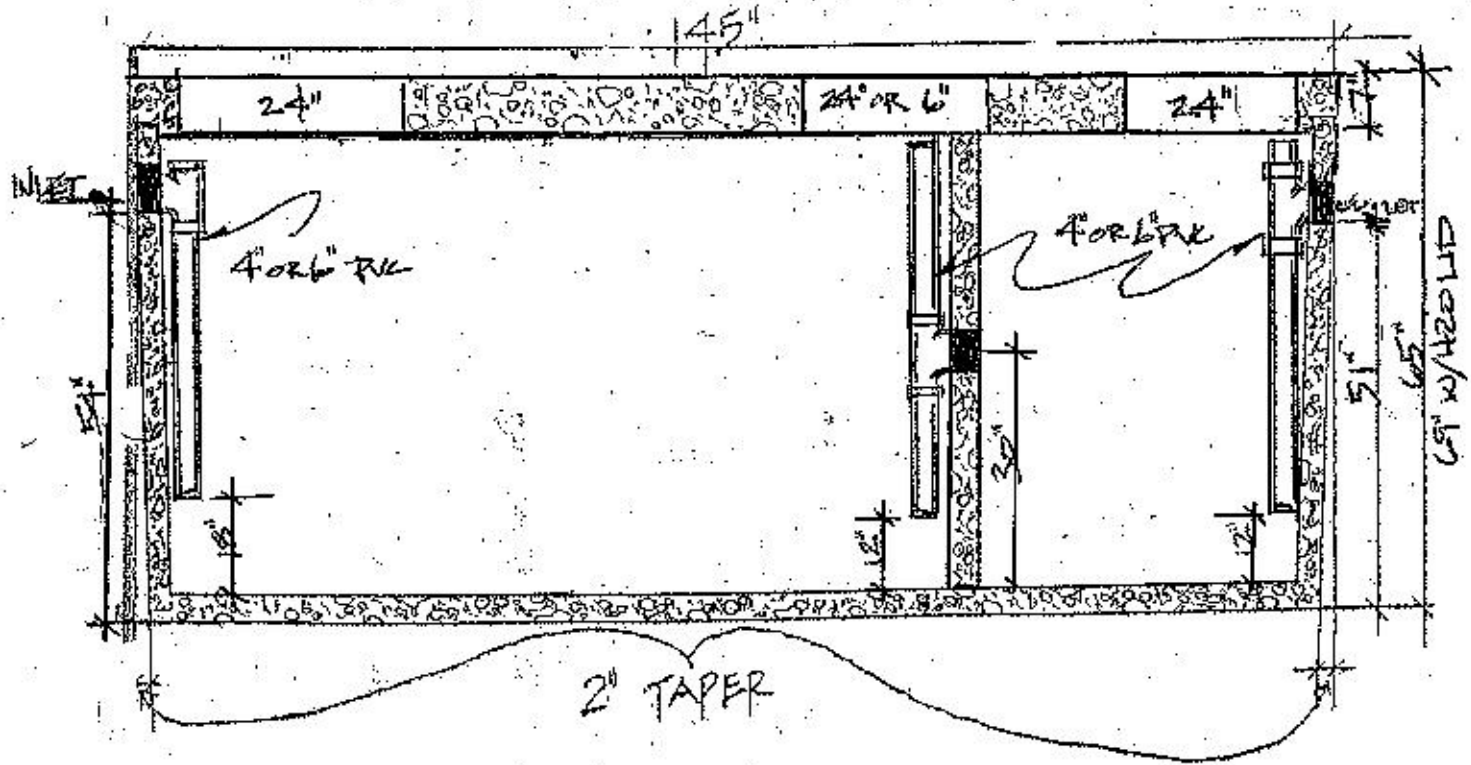

18212 Valley Avenue East • Sumner, WA • P.O. Box 58 • 98390

1500 GALLON GREASE TRAP

TOP VIEW